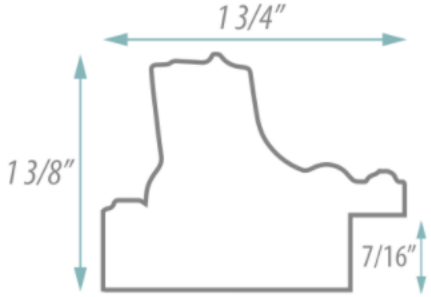

### FEATURES:

- ONE 18X36" HIGH RESOLUTION SILVER PLATE GLASS MIRROR SIZE W/ DECORATIVE FRAME.
- "WALL HUGGER" HANGER FOR MOUNTING INCLUDED.
- STANDARD MOUNTING STYLE IS VERTICAL. FOR HORIZONTAL, PLEASE SPECIFY WHEN ORDERING.
- PACKED IN FOUR WALL (FOLDED DOUBLE WALL) CORRUGATION.
- STYLE: COLONIAL
- COLOR: SILVER
- FINISH: FOIL

### MIRROR FINISHES:

- FLAT POLISHED EDGE
- BEVELED EDGE

**OVERALL SIZE DIMENSION: 21 1/2" WIDE X 39 1/2" HIGH X 1 3/8" DEEP**